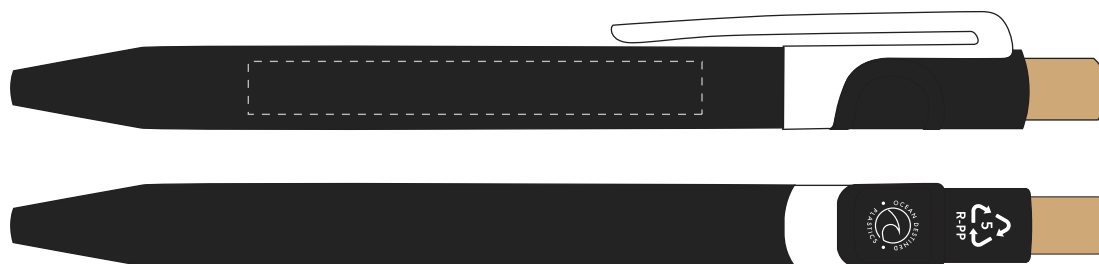

|           |            |                         |
|-----------|------------|-------------------------|
| Your Ref: | Quantity:  | Product Code: TPC000119 |
| Our Ref:  | Version: 1 | Product Colour: BLACK   |

**PRINTING CONCERNS:**

**PRODUCT INFO:**

We stock this item in the following colours

**PANTONE REFERENCE(S)**

- Colour 1
- Colour 1
- Colour 1
- Colour 1

ARTWORK SCALE 100%

ARTWORK SCALE 100%  
Max print area: 60mm x 7mm

Product Image for visualisation  
- colours may vary

**The dashed line is to demonstrate print area and will not appear on your printed item**

**PLEASE NOTE:**

- All colours including print and product are for visual purposes only and should not be regarded as the actual colour of the product and print.
- Some products may vary from batch to batch and may differ from previous orders.
- The colour and texture of a product can also have an effect on the final print colour.
- By approving this order we accept that you understand these terms.